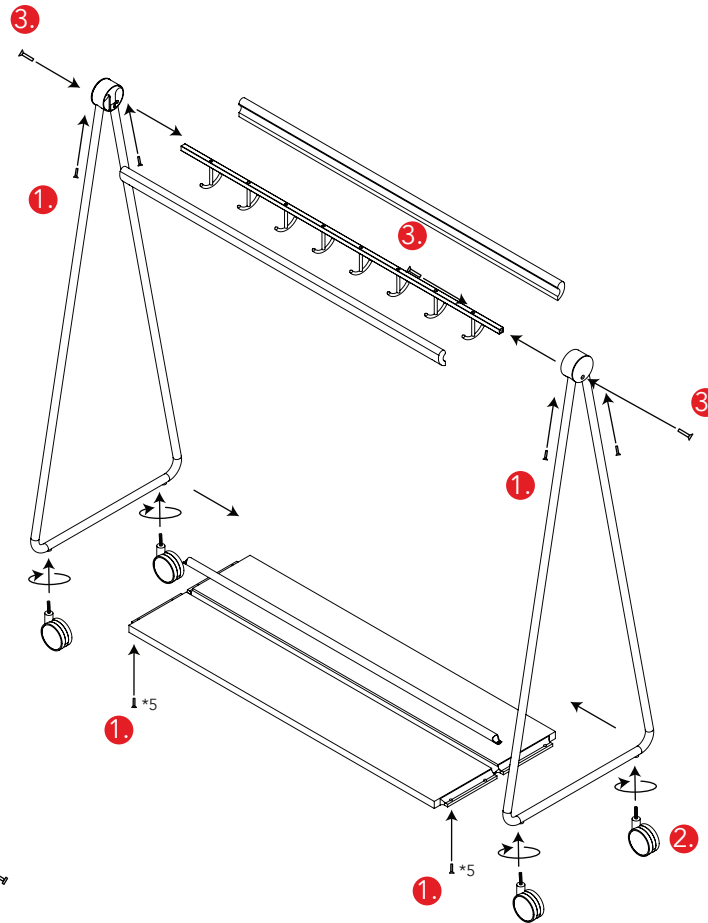

Fastening of the shelf and the hook tube.

-  1 Fastening screw M6 x 12
-  2 Castor
-  3 Fastening screw M6 x 25
-  4 Fastening screw M6 x 35