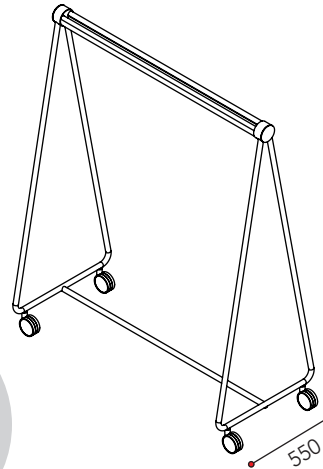

Nobility among
movable coat
racks

Kulkuri

The movable Kulkuri coat rack is a beautiful combination of wood and metal. The coat rack looks sturdy but is easy to move. Like the Renki coat rack, it is coated with a refined layer of copper. Kulkuri is the nobility among movable coat racks. It is already beautiful and practical as such, but you can also complement it with an oak bottom platform and a pipe with hooks to get more space to hang coats. Hangeri hangers are also excellent for this coat rack.

Accessories:

Hangeri-hanger, 6-9 pcs

Shelf

Hook tube, 8 hooks

More details
in colour table