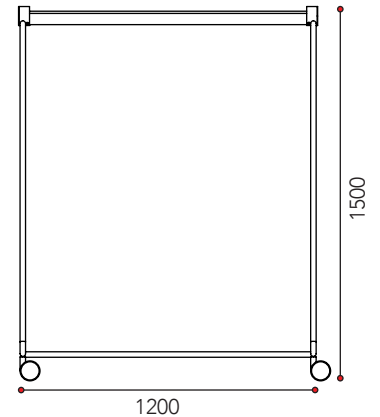

Nobility among
movable coat
racks

Kulkuri

The movable Kulkuri coat rack is a beautiful combination of wood and metal. The coat rack looks sturdy but is easy to move. Like the Renki coat rack, it is coated with a refined layer of copper. Kulkuri is the nobility among movable coat racks. It is already beautiful and practical as such, but you can also complement it with an oak bottom platform and a pipe with hooks to get more space to hang coats. Hangeri hangers are also excellent for this coat rack.

Accessories:

Hangeri-hanger, 6-9 pcs

Shelf

Hook tube, 8 hooks

More details
in colour table