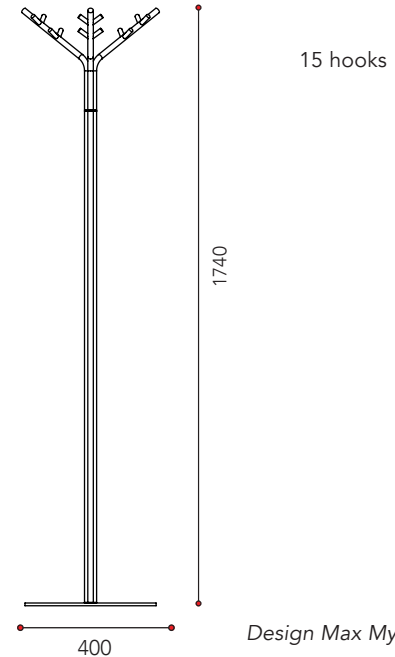

Slender
stand-up
rack in several
colours

More details
in colour table

3Base

The three slender but strong branches of 3Base are excellent for coat hanging needs in smaller spaces. Due to its slender appearance, the coat rack can be used at a visible location or in the corner of a room. The branches can be freely turned to any direction. Several colours are available. The vertical coat rack can be complemented with a wall-mounted 3Wall coat rack.