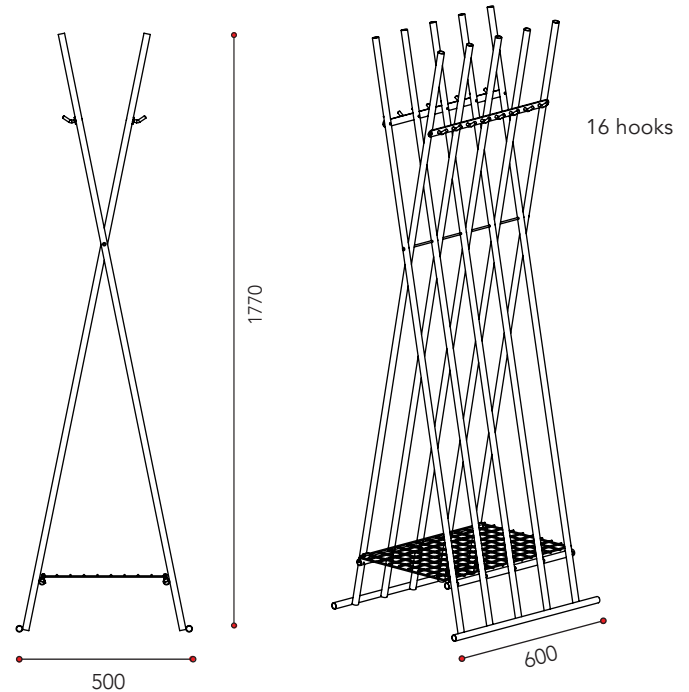

Simple articulated coat rack

Linkku

As the name Linkku ("Jackknife") states, Linkku can be fitted into a small space. It is excellent for temporary use, but it can also be used in more demanding venues and events.

More details in colour table

Design Timo A. Pehkonen 1987