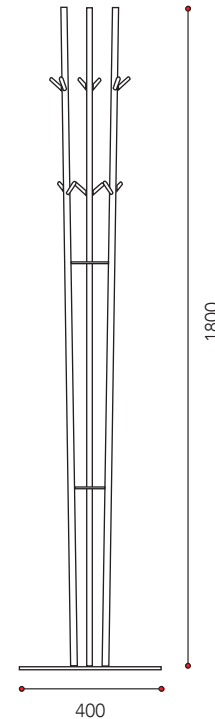

## Verso

Verso is a multipurpose coat rack that can be used in both small and large spaces. Verso works excellently on its own, but several Versos can also be used as a larger group. Several colours are available. The simple design suits many venues.

12 hooks

Design Jukka Setälä

More details  
in colour table