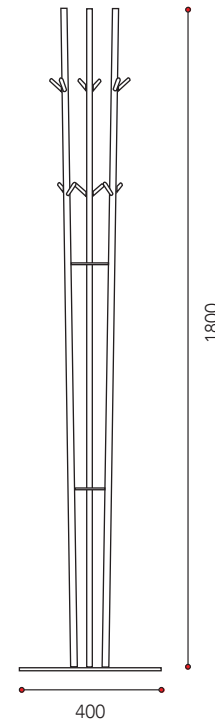

Verso

Verso is a multipurpose coat rack that can be used in both small and large spaces. Verso works excellently on its own, but several Versos can also be used as a larger group. Several colours are available. The simple design suits many venues.

Versatile stand-up rack in several colours

12 hooks

Design Jukka Setälä

More details in colour table