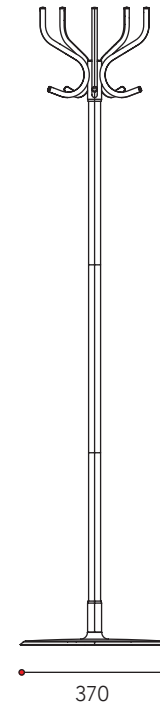

Basic coat rack
for small spaces

More details
in colour table

Lotus

Lotus is a universal basic coat rack. It is excellent for venues where a coat rack may not take up a lot of space.

5 coat hooks
5 hat hooks