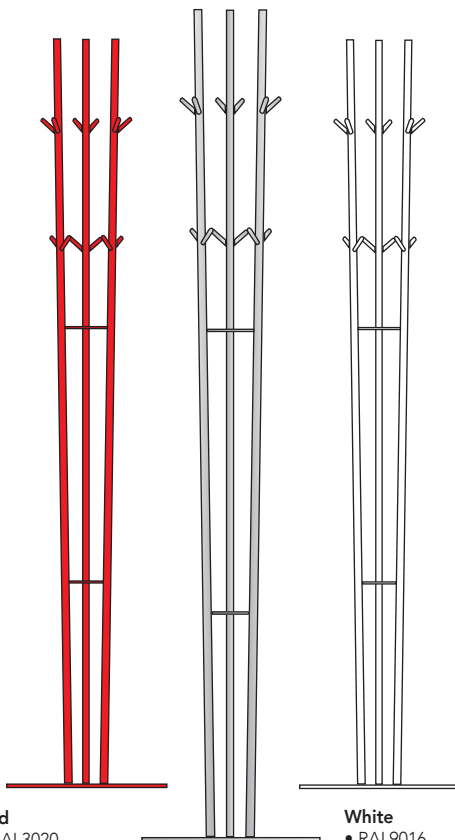

- RAL9006 Effect and RAL9006

Light grey

- S262
- NCS S 2502-B

Dark aluminium grey

- RAL9007 crystal

Black

- RAL9005
- S401
- NCS S 9000-N

Red

Colour table

● Delivery date 1-2 weeks, lowest price

● Delivery date 3-4 weeks

● Delivery date 3-4 weeks, also dimensional changes

METAL COLOURS		Lobby	Lobby -Kid -Junior -Seat -Boot Kiiip Mini-Locker	Lobby -Tech	Extend	Fire	Nau-lakko 80	Monena Oppi Perus Tenava Meter bench	3Base 3Wall	Verso	Pukki Rock Rock'n Roll U-rack I-coat rack	Linkku -Wood	Linkku Lotus	Lobby -Lite Clip Rivi	Porter	Renki Kulkuri Kruunu	Bunny Doggy Croco	Iiro Unzo	Lobby -Wall -Wall Boot	Swing	Tove	Knob	Hangeri	Loota	
Effect Paint	Dark grey effect	●	●	●								●		●					●			●	●		
	Light aluminium grey effect	●	●	●										●						●			●	●	
Smooth Paint	Dark aluminium grey	●	●	●	●			●	●	●	●		●	●		●	●			●		●	●	●	
	Light aluminium grey	●	●	●	●			●	●	●	●			●		●	●			●		●	●	●	
	White	●	●	●	●			●	●	●	●		●	●	●	●	●	●		●		●	●	●	●
	Black	●	●	●	●		●	●	●	●	●		●	●	●	●	●	●		●	●	●	●	●	●
	Green	●	●	●	●		●	●	●	●	●				●		●	●			●		●	●	●
	Red	●	●	●	●			●	●	●	●	●			●		●	●			●		●	●	●
	Yellow	●	●	●	●			●	●	●	●	●			●		●	●			●		●	●	●
	Orange	●	●	●	●			●	●	●	●	●			●		●	●			●		●	●	●
Other coatings	Chrome / zinc ★	●	●	●	●	●★	●		●							●		●		●		●	●		
	Copper	●	●	●												●				●		●	●		
	Other RAL-colours	●	●	●	●			●	●	●	●	●	●	●	●	●	●	●		●	●	●	●	●	
LAMINATE AND WOOD																									
Laminate	Dark grey	●	●					●												●					
	Light grey	●	●					●												●					
	White	●	●					●											●			●			●
	Black	●	●					●											●		●				
	Green	●	●					●												●					
	Red	●	●					●												●					
	Yellow	●	●					●												●					
	Orange	●	●					●												●					
	Birch	●	●					●																	
Oak	●	●					●																		
Glass	Opal			●																					
	Other glass			●																					
Solid wood and other material	Birch / oak ★	●	●					●				●				●★			●		●	●		●	
	Other solid / veneer wood	●	●					●				●						●	●			●			