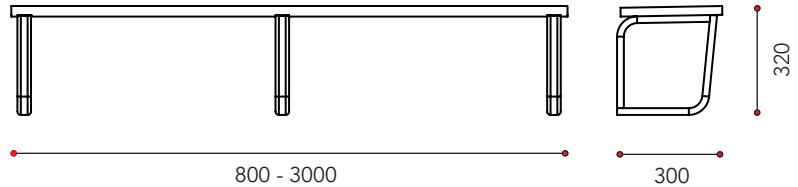

Size of your space

## Meter bench

Meter bench is an excellent choice for dressing rooms or entrance areas where seating is needed. The bench is available in several different widths, allowing you to create the perfect setup for your needs. The seat is made of durable high-pressure laminate, making it particularly suitable for spaces where usage is frequent and active on a daily basis.